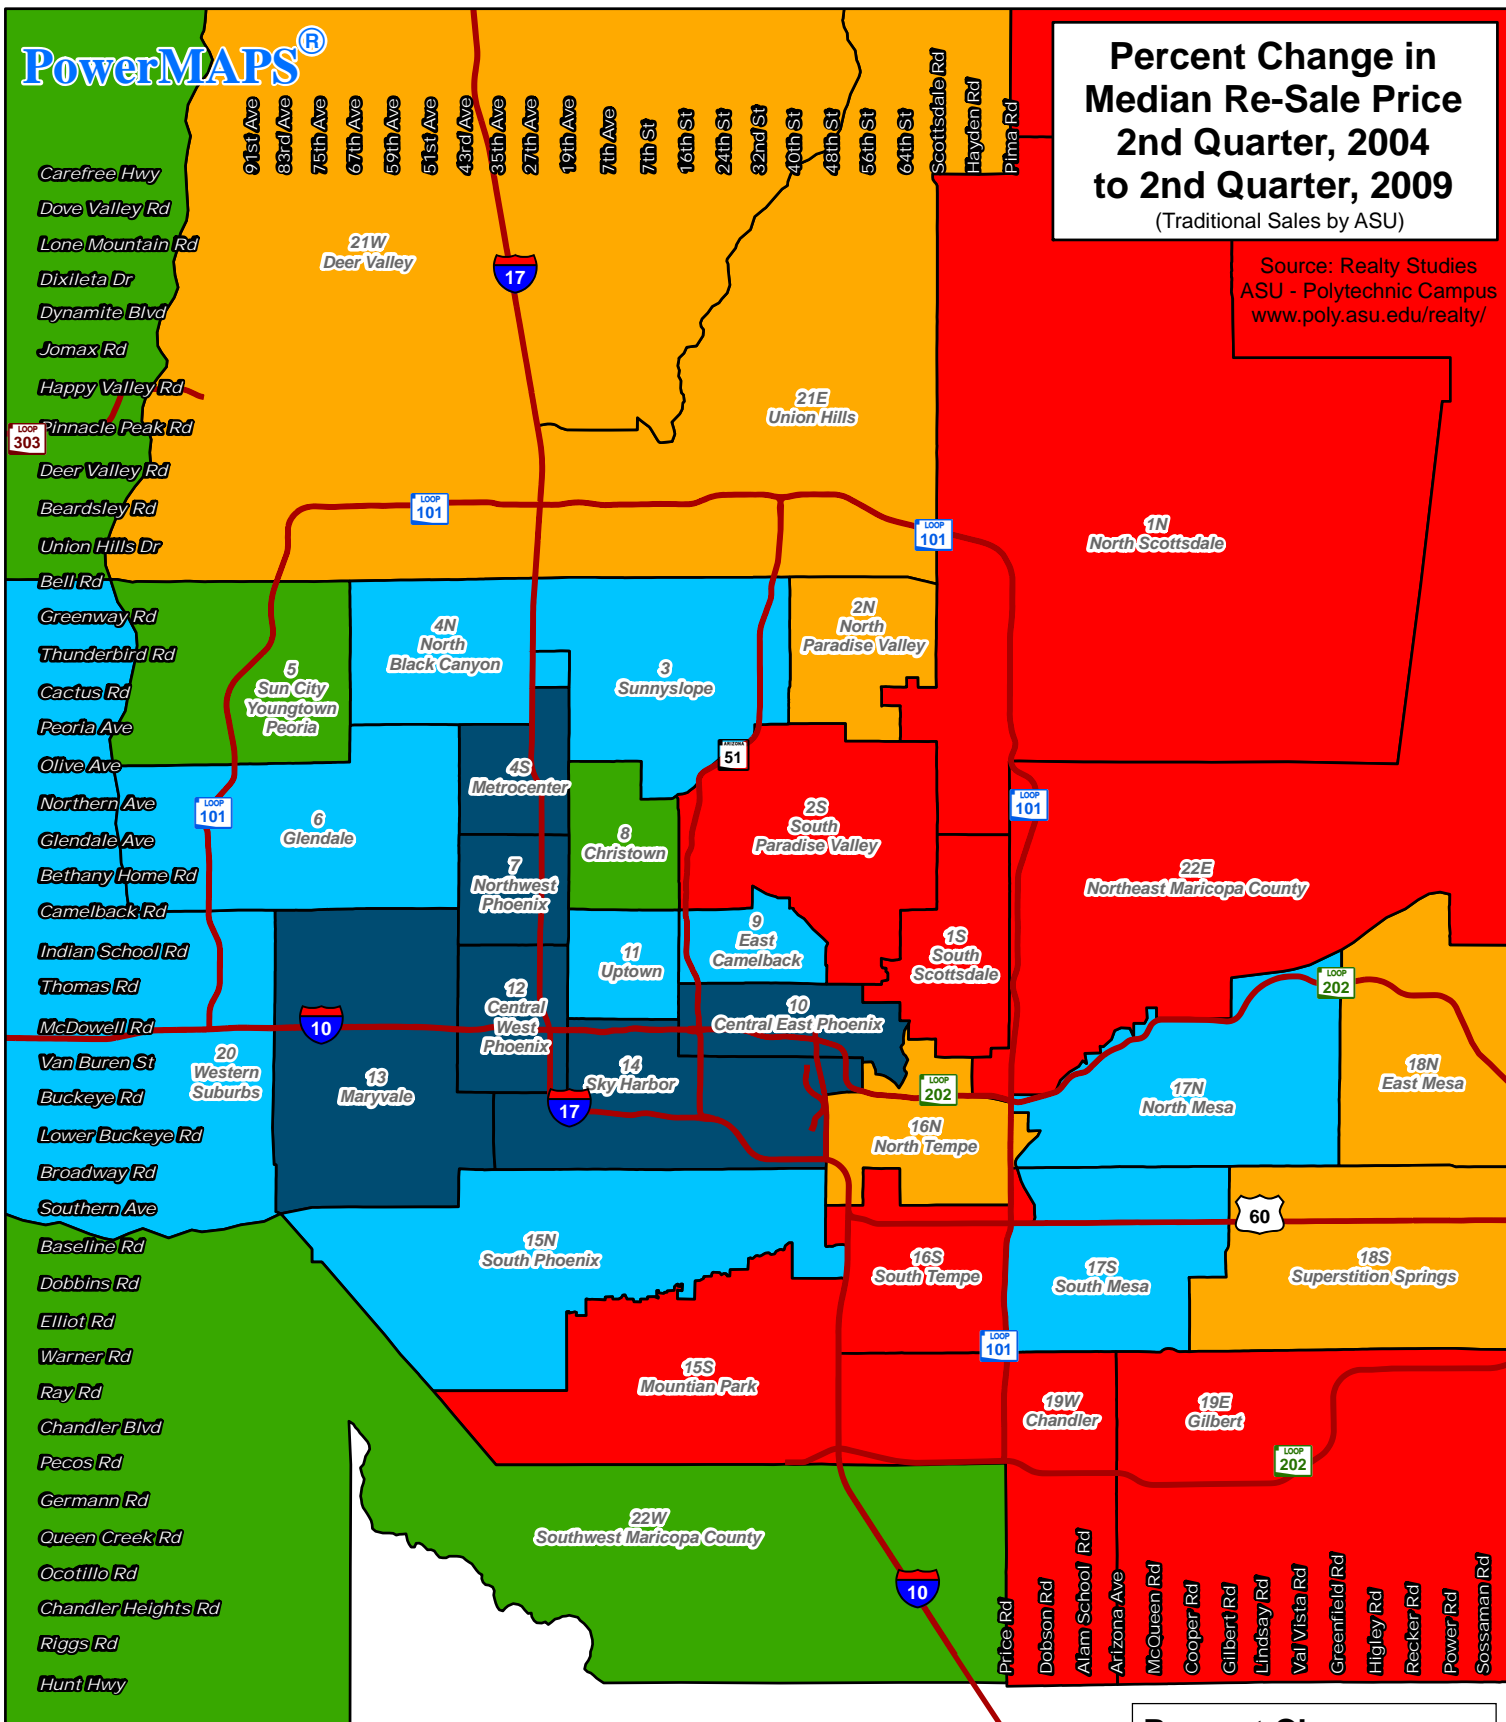

**Percent Change in Median Re-Sale Price
2nd Quarter, 2004
to 2nd Quarter, 2009**
(Traditional Sales by ASU)

Source: Realty Studies
ASU - Polytechnic Campus
www.poly.asu.edu/realty/

Percent Change

Dark Blue	-64.93% to -53.87%
Light Blue	-53.86% to -23.86%
Green	-23.85% to -12.05%
Yellow	-12.04% to 1.43%
Red	1.44% to 16.09%