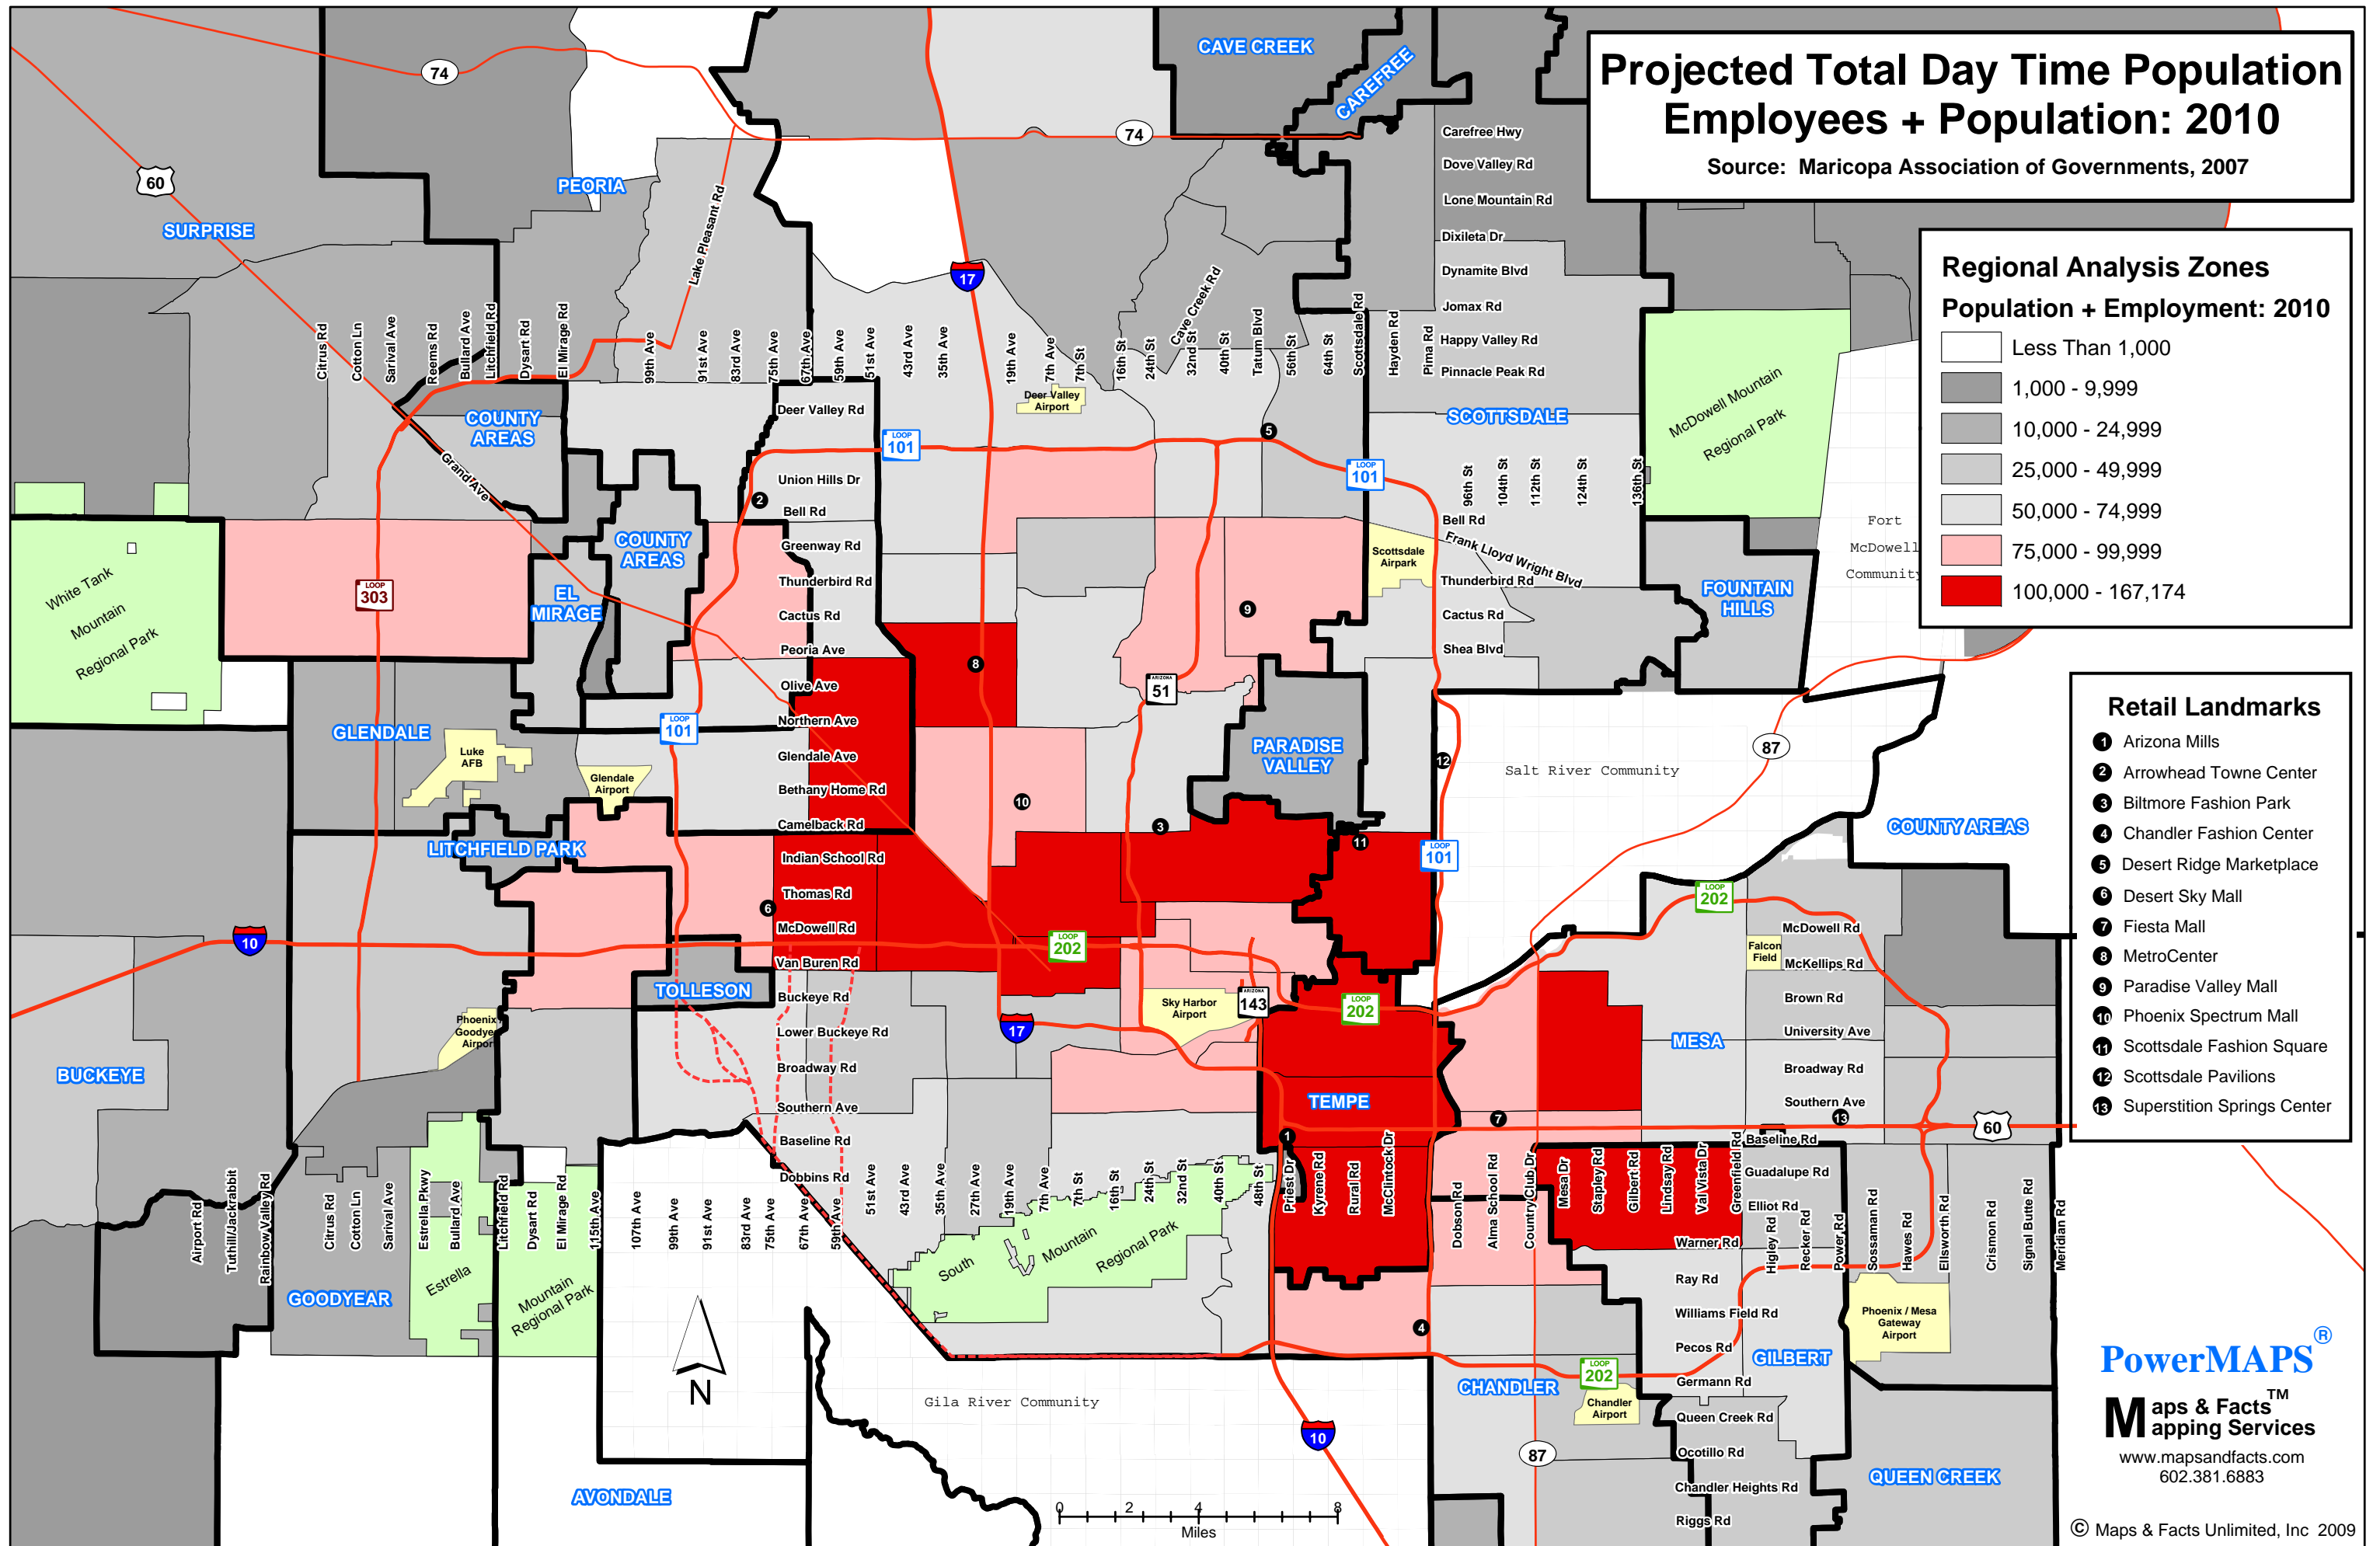

Projected Total Day Time Population Employees + Population: 2010

Source: Maricopa Association of Governments, 2007

Regional Analysis Zones Population + Employment: 2010

Retail Landmarks

- 1 Arizona Mills
- 2 Arrowhead Towne Center
- 3 Biltmore Fashion Park
- 4 Chandler Fashion Center
- 5 Desert Ridge Marketplace
- 6 Desert Sky Mall
- 7 Fiesta Mall
- 8 MetroCenter
- 9 Paradise Valley Mall
- 10 Phoenix Spectrum Mall
- 11 Scottsdale Fashion Square
- 12 Scottsdale Pavilions
- 13 Superstition Springs Center